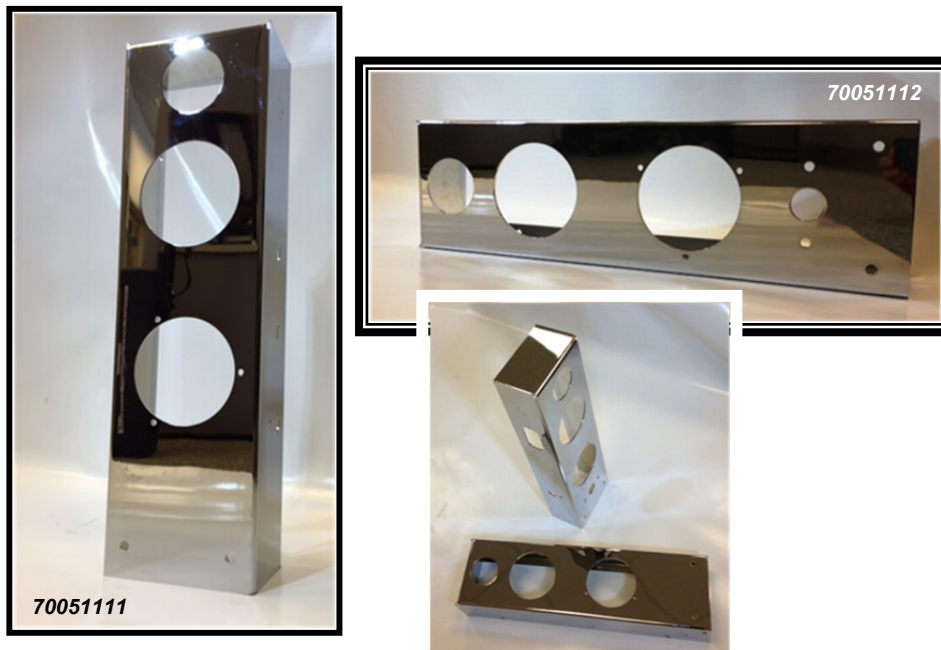

Jerr-Dan is pleased to offer chrome Tail Light Box covers for carriers:

Specifications:

- Bolt on Chrome tail light cover box.
- LH box PN 70051112, RH 70051111
- *Note: if replacing a weld on lightbox, remove the bracket and purchase 4017001625 (one for each side needed)*